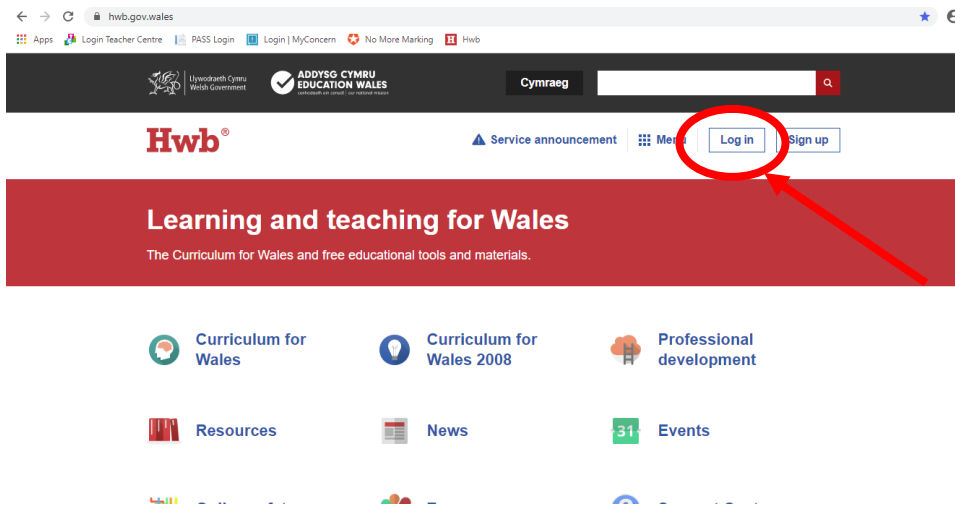

### How To Guides: How to Login to HWB

**Step 1:** Go to <https://hwb.gov.wales> and click the 'Log In' button in the top right hand corner.

**Step 2:** Enter the email address which will be the username followed by @hwbcymru.net and enter the password on the following screen.