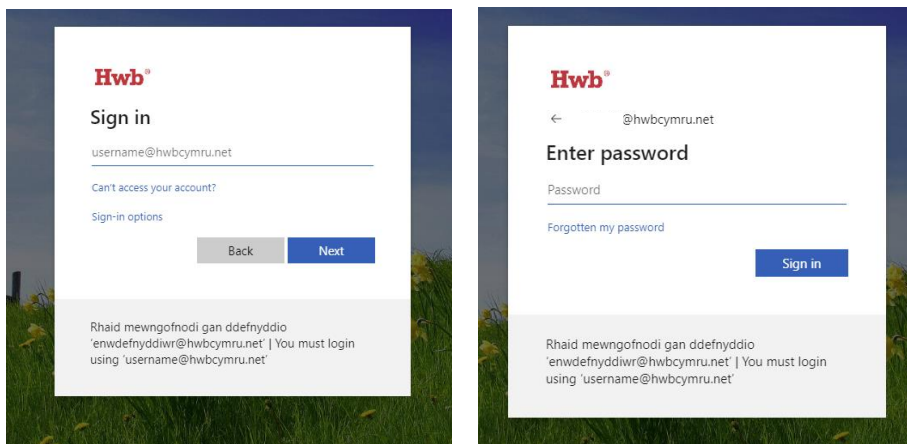

### How To Guides: How to Login to HWB

**Step 1:** Go to <https://hwb.gov.wales> and click the 'Log In' button in the top right hand corner.

**Step 2:** Enter the email address which will be the username followed by @hwbcymru.net and enter the password on the following screen.